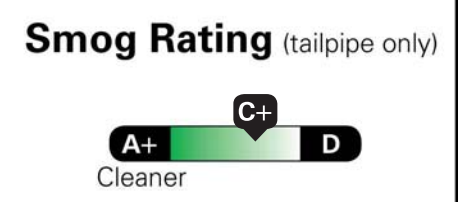

Vehicle emissions are a primary contributor to climate change and smog. Ratings are determined by the California Air Resources Board based on this vehicle's measured emissions.

This label has been applied pursuant to Federal law - Do not remove prior to delivery to the ultimate purchaser. *Includes Manufacturer's Recommended Pre-Delivery Service. Does not include dealer installed options and accessories not listed above, local taxes or license fees.

© 2009 General Motors LLC
GMLBL_PROD_0040 - 04/26/2020

Equipped with the safety and security of OnStar®

Visit onstar.com for details.

onstar.com/privacy

ORDER NO ZXTCQW SALES CODE E
SALES MODEL CODE CK30943
DEALER NO 19078
FINAL ASSEMBLY:
FLINT, MI U.S.A.

VIN 1G4YTEY1NF171726 REISSUE

DEALER TO WHOM DELIVERED
CASCADE AUTO CENTER
PO BOX 2987
WENATCHEE, WA 98807-2987