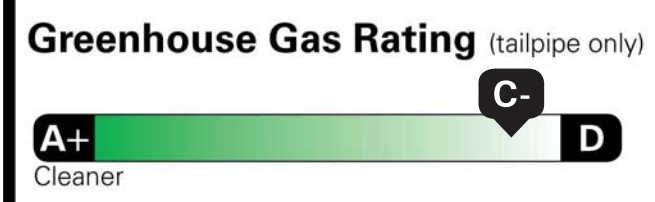

Vehicle emissions are a primary contributor to climate change and smog. Ratings are determined by the California Air Resources Board based on this vehicle's measured emissions.

This label has been applied pursuant to Federal law - Do not remove prior to delivery to the ultimate purchaser. *Includes Manufacturer's Recommended Pre-Delivery Service. Does not include dealer installed options and accessories not listed above, local taxes or license fees.

© 2009 General Motors LLC
GMLBL_PROD_0040 - 04/26/2020

Equipped with the safety and security of OnStar®

Visit onstar.com for details.

onstar.com/privacy

ORDER NO ZXTCQW SALES CODE E
SALES MODEL CODE CK30943
DEALER NO 19078
FINAL ASSEMBLY:
FLINT, MI U.S.A.

VIN 1G4YTEY1NF171726 REISSUE

DEALER TO WHOM DELIVERED
CASCADE AUTO CENTER
PO BOX 2987
WENATCHEE, WA 98807-2987